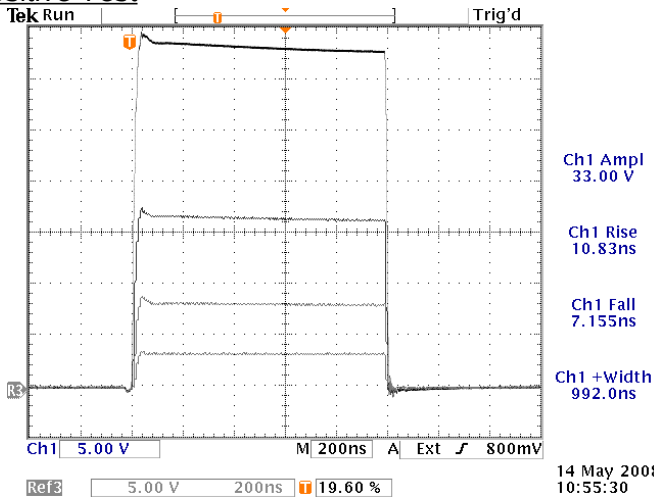

info@avtechpulse.com - http://www.avtechpulse.com/

PERFORMANCE CHECKSHEET

Model: AV-107C-B-PN
Type: Pulsed Constant Current Generator
S.N.: 11996
Date: May 14, 2008

Positive Test

100 Hz, 1 us, +1A, +2.5A, +5A and +10A
into a 3.30Ω load installed on the mainframe output.
5 V/div, 200 ns/div.

- a) Output Signal Amplitude: 0 to ±10A
- b) Pulse Width (FWHM): 100 ns to 1 us
- c) Rise Time (20%-80%): < 20 ns
- d) Fall Time (80%-20%): < 20 ns
- e) PRF: 1 Hz – 5 kHz
- f) Jitter, Stability: OK
- g) Prime Power: 100-240V AC, 50-60 Hz.

Negative Test

100 Hz, 1 us, +1A, +2.5A, +5A and +10A
into a 3.30Ω load installed on the mainframe output.
5 V/div, 200 ns/div.

References levels: 20%, 80%.