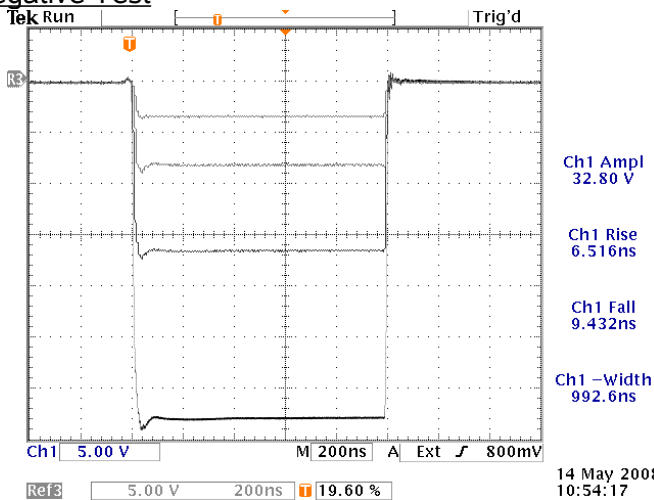

info@avtechpulse.com - http://www.avtechpulse.com/

PERFORMANCE CHECKSHEET

Model: AV-107C-B-PN
Type: Pulsed Constant Current Generator
S.N.: 11996
Date: May 14, 2008

Positive Test

100 Hz, 1 us, +1A, +2.5A, +5A and +10A
into a 3.30Ω load installed on the mainframe output.
5 V/div, 200 ns/div.

- a) Output Signal Amplitude: 0 to ±10A
- b) Pulse Width (FWHM): 100 ns to 1 us
- c) Rise Time (20%-80%): < 20 ns
- d) Fall Time (80%-20%): < 20 ns
- e) PRF: 1 Hz – 5 kHz
- f) Jitter, Stability: OK
- g) Prime Power: 100-240V AC, 50-60 Hz.

Negative Test

100 Hz, 1 us, +1A, +2.5A, +5A and +10A
into a 3.30Ω load installed on the mainframe output.
5 V/div, 200 ns/div.

References levels: 20%, 80%.